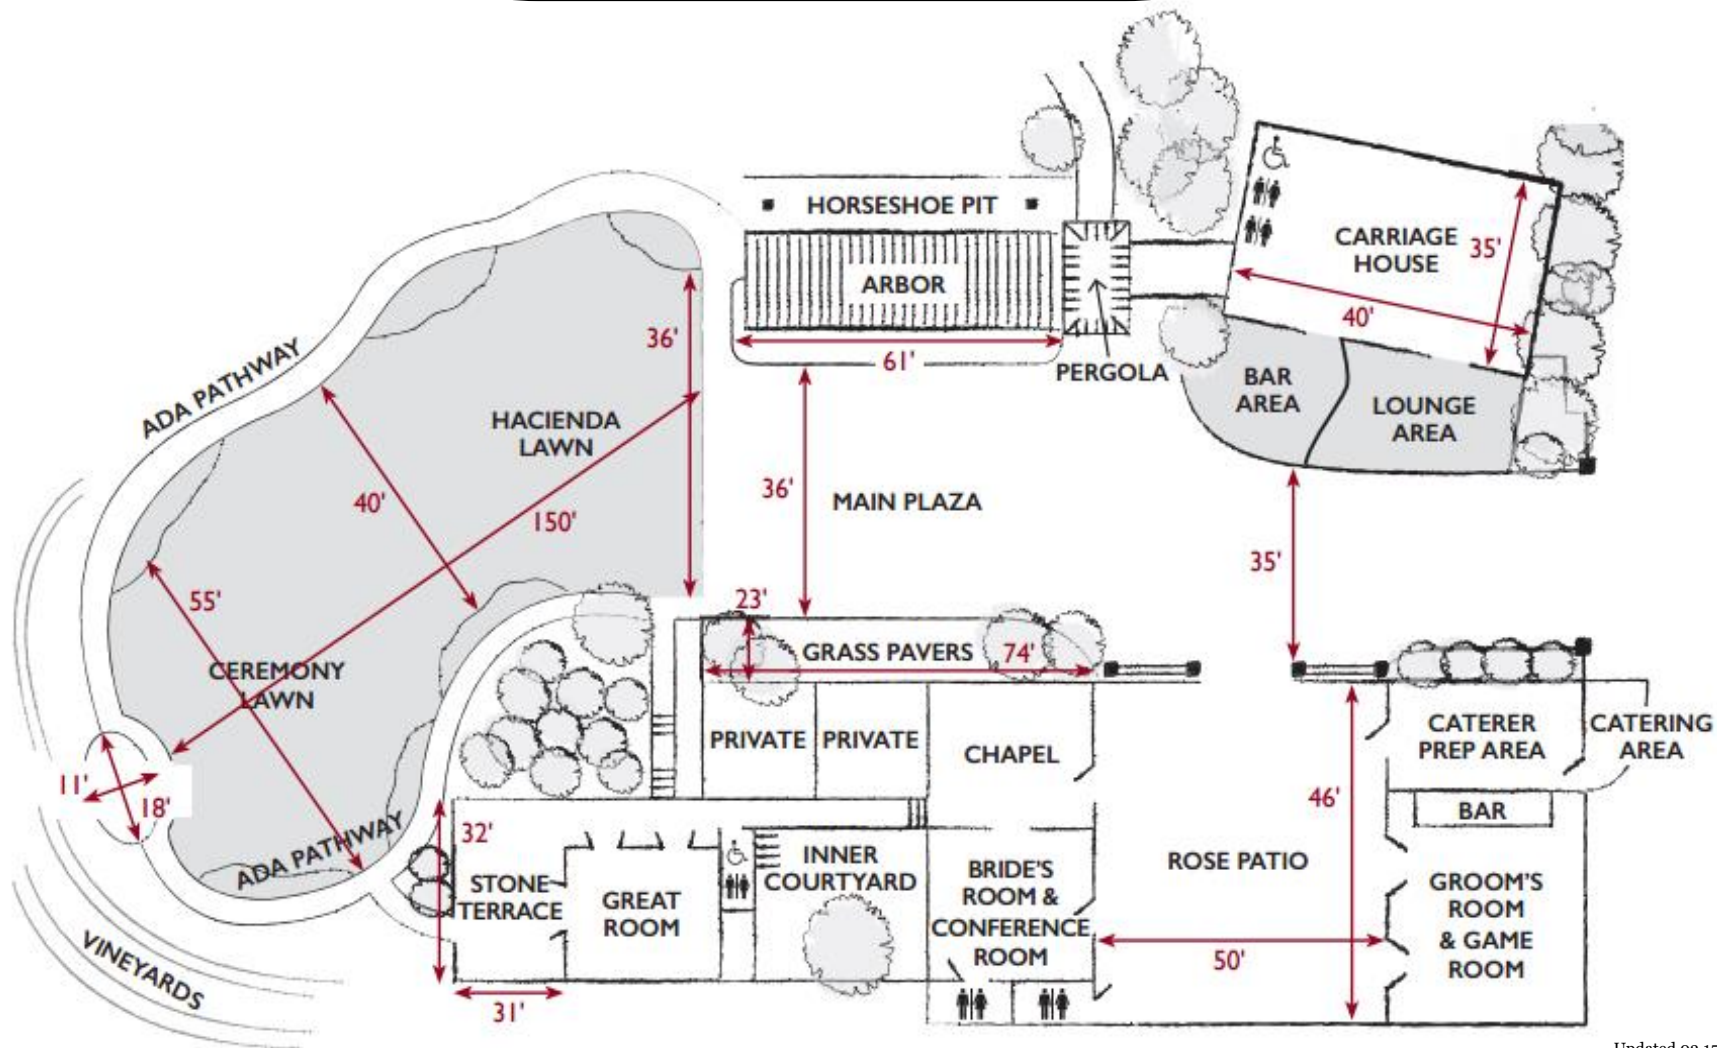

HOLMAN RANCH
ESTATE VINEYARD & WINERY

PROPERTY MAPS

This packet contains a variety of Holman Ranch property maps to help with your event planning:

Holman Ranch Event Venue Property Map

Holman Ranch Event Venue Property Map with Dimensions

Holman Ranch Event Venue Property Electrical Outlet Map

Updated 03.15.2019

HOLMAN RANCH

ESTATE VINEYARD & WINERY

EVENT VENUE PROPERTY MAP

All bathrooms are ADA compliant except for two (2) in the Carriage House.

Updated 03.15.2019

EVENT VENUE PROPERTY MAP WITH DIMENSIONS

Updated 03.15.2019

ELECTRICAL OUTLET MAP

⚡ Electricity Available: 20 Amp Circuit

Updated 03.15.2019