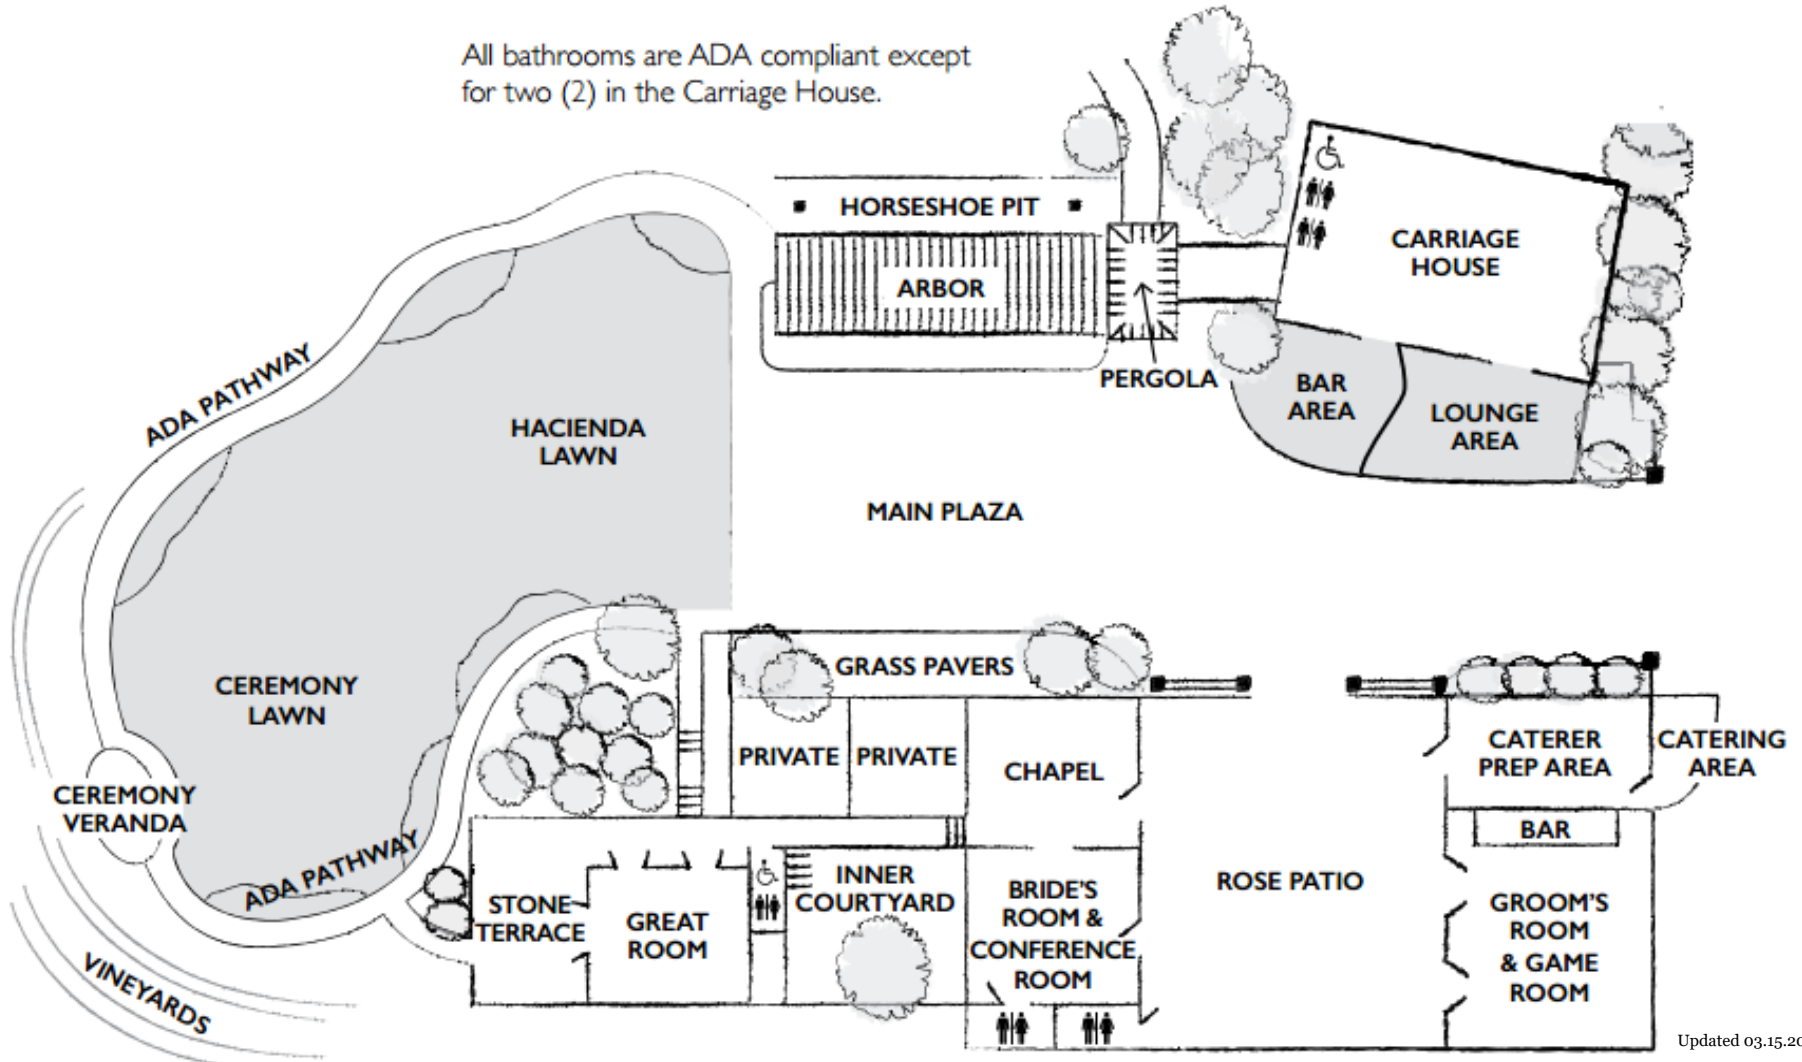

HOLMAN RANCH
ESTATE VINEYARD & WINERY

PROPERTY MAPS

This packet contains a variety of Holman Ranch property maps to help with your event planning:

Holman Ranch Event Venue Property Map

Holman Ranch Event Venue Property Map with Dimensions

Holman Ranch Event Venue Property Electrical Outlet Map

Updated 03.15.2019

HOLMAN RANCH

ESTATE VINEYARD & WINERY

EVENT VENUE PROPERTY MAP

All bathrooms are ADA compliant except for two (2) in the Carriage House.

Updated 03.15.2019

EVENT VENUE PROPERTY MAP WITH DIMENSIONS

Updated 03.15.2019

ELECTRICAL OUTLET MAP

⚡ Electricity Available: 20 Amp Circuit

Updated 03.15.2019