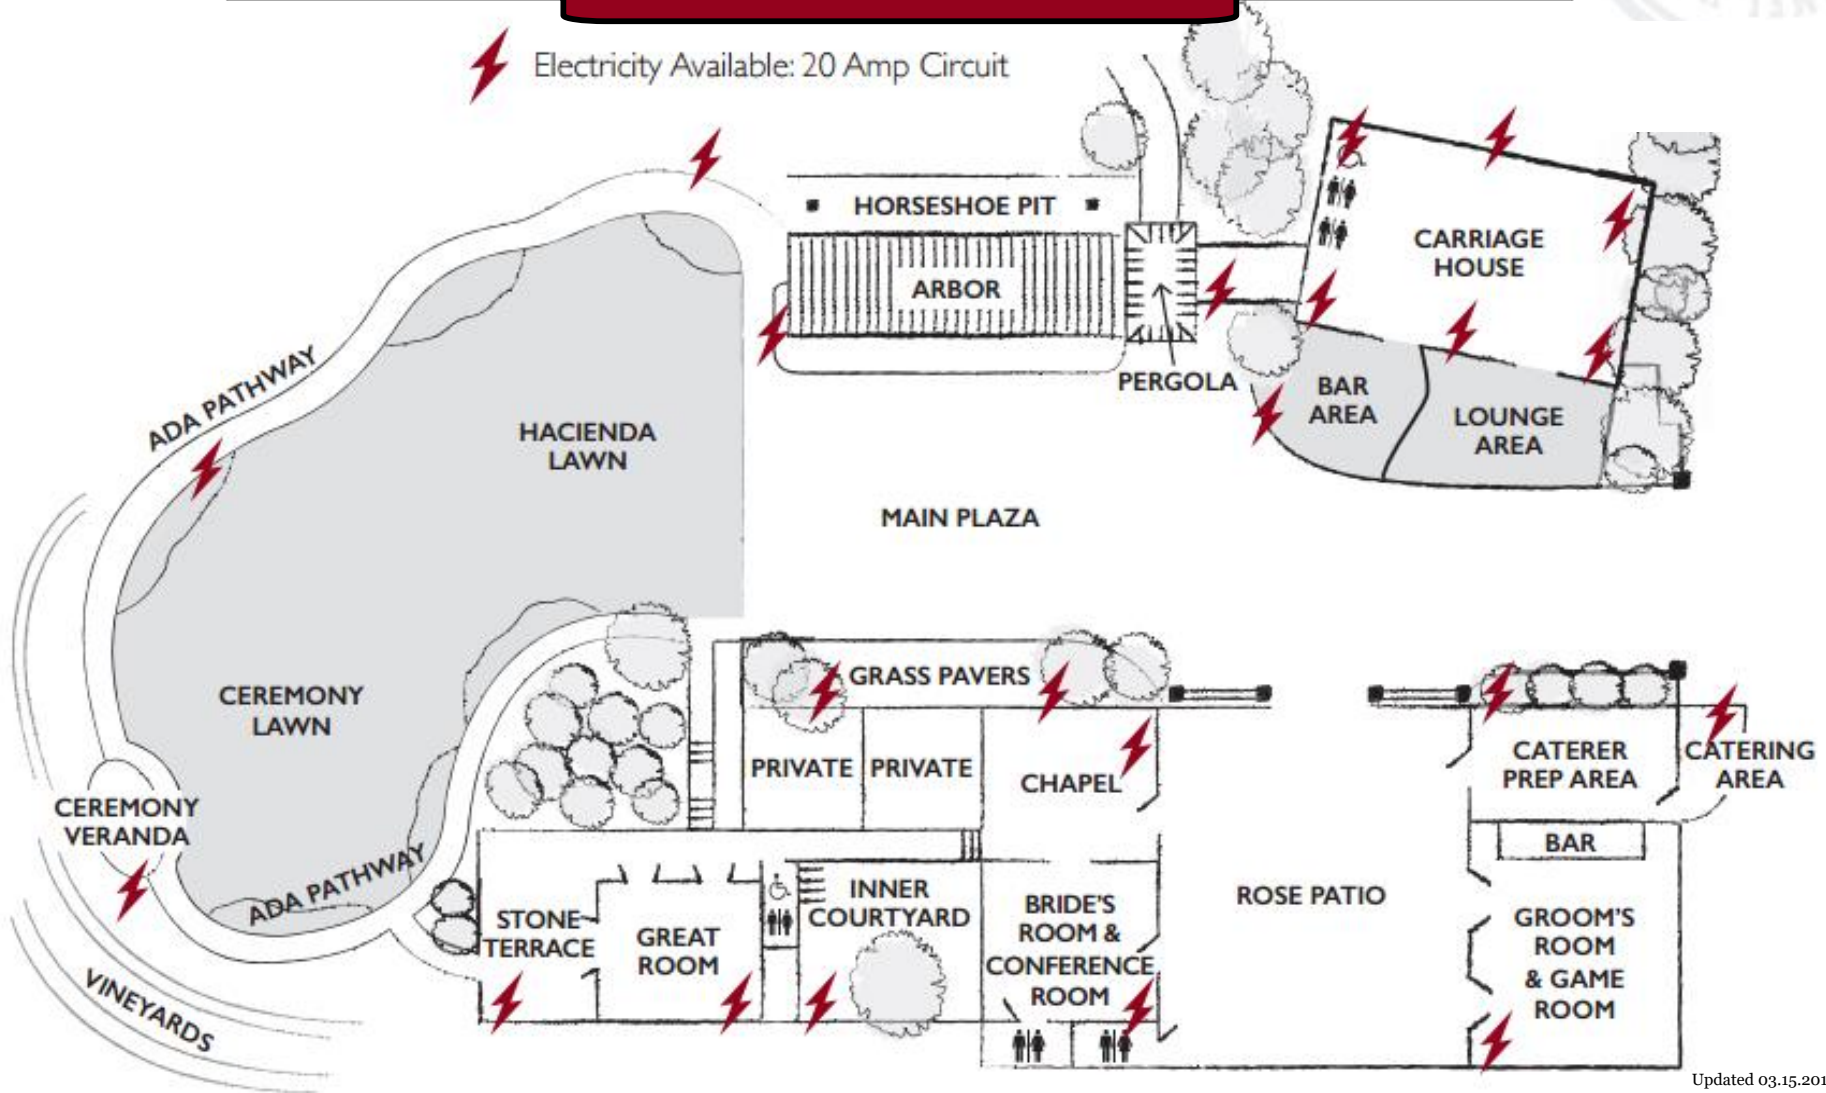

HOLMAN RANCH
ESTATE VINEYARD & WINERY

PROPERTY MAPS

This packet contains a variety of Holman Ranch property maps to help with your event planning:

Holman Ranch Event Venue Property Map

Holman Ranch Event Venue Property Map with Dimensions

Holman Ranch Event Venue Property Electrical Outlet Map

Updated 03.15.2019

HOLMAN RANCH

ESTATE VINEYARD & WINERY

EVENT VENUE PROPERTY MAP

All bathrooms are ADA compliant except for two (2) in the Carriage House.

Updated 03.15.2019

EVENT VENUE PROPERTY MAP WITH DIMENSIONS

Updated 03.15.2019

ELECTRICAL OUTLET MAP

⚡ Electricity Available: 20 Amp Circuit

Updated 03.15.2019