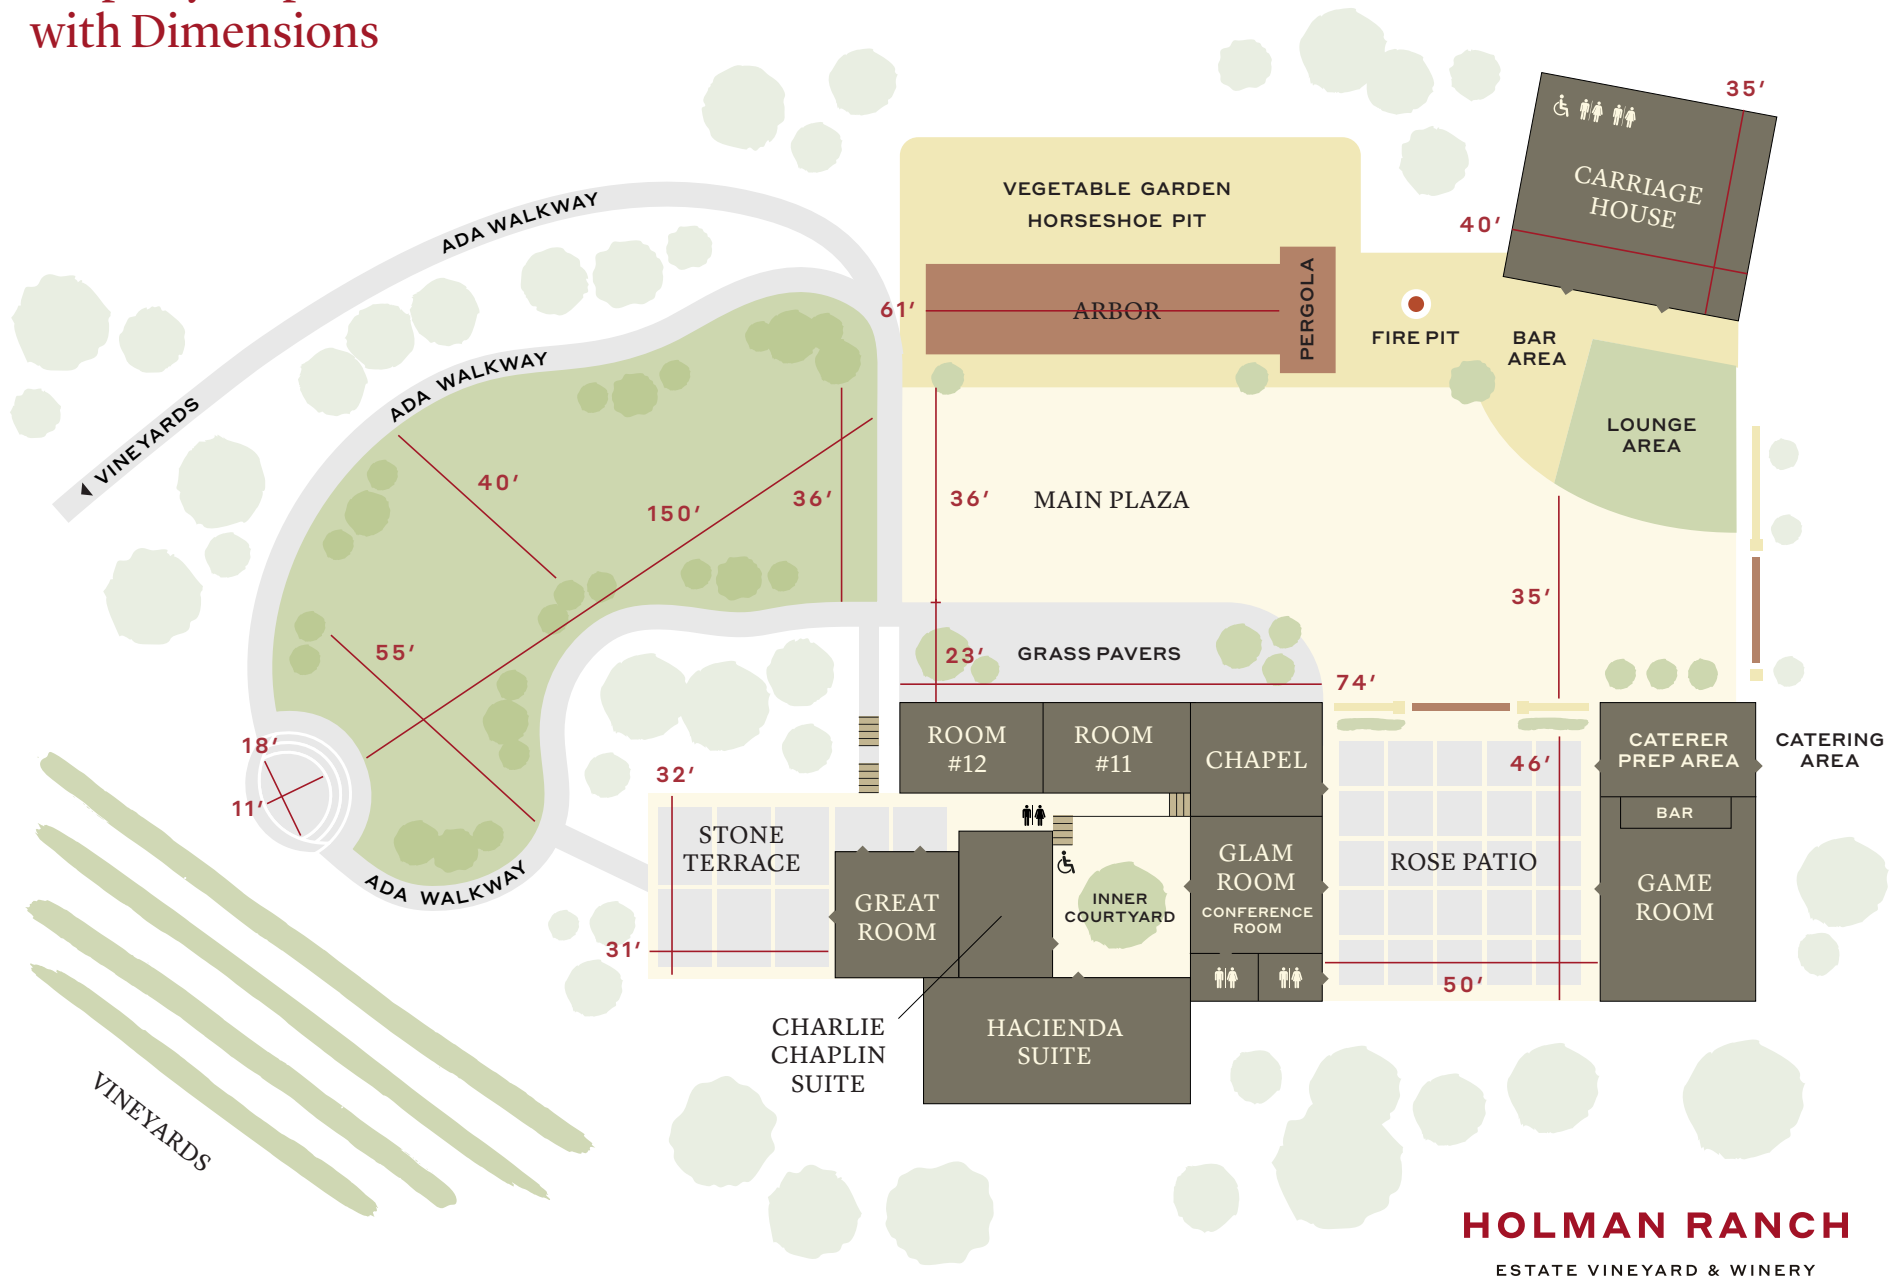

Event Venue Property Map with Dimensions

Electrical Outlet Map

Event Venue & Guest Room Property Map

ALL BATHROOMS ARE ADA COMPLIANT
EXCEPT FOR 2 IN THE CARRIAGE HOUSE.

HOLMAN RANCH
ESTATE VINEYARD & WINERY

Room #10: 1 Queen Bed

Living Room: 1 Sofa Bed

THE RANCH ROOMS

Room #1: 1 Queen Bed + 1 Sofa Bed

Room #2: 2 Queen Beds

Room #3: 2 Queen Beds

Room #4: 1 Queen Bed + 1 Sofa Bed

Room #5: 1 Queen Bed + 1 Sofa Bed

Room #6: 1 Queen Bed + 1 Sofa Bed

Room #7: 2 Queen Beds

Room #8: 2 Queen Beds,
Handicap Accessible Room

Room #11: 1 Queen Bed

Room #12: 1 Queen Bed

HOLMAN RANCH

ESTATE VINEYARD & WINERY

Event Venue Property Map

ALL BATHROOMS ARE ADA COMPLIANT
EXCEPT FOR 2 IN THE CARRIAGE HOUSE.

HOLMAN RANCH
ESTATE VINEYARD & WINERY

Event Venue Property Map with Dimensions

HOLMAN RANCH

ESTATE VINEYARD & WINERY