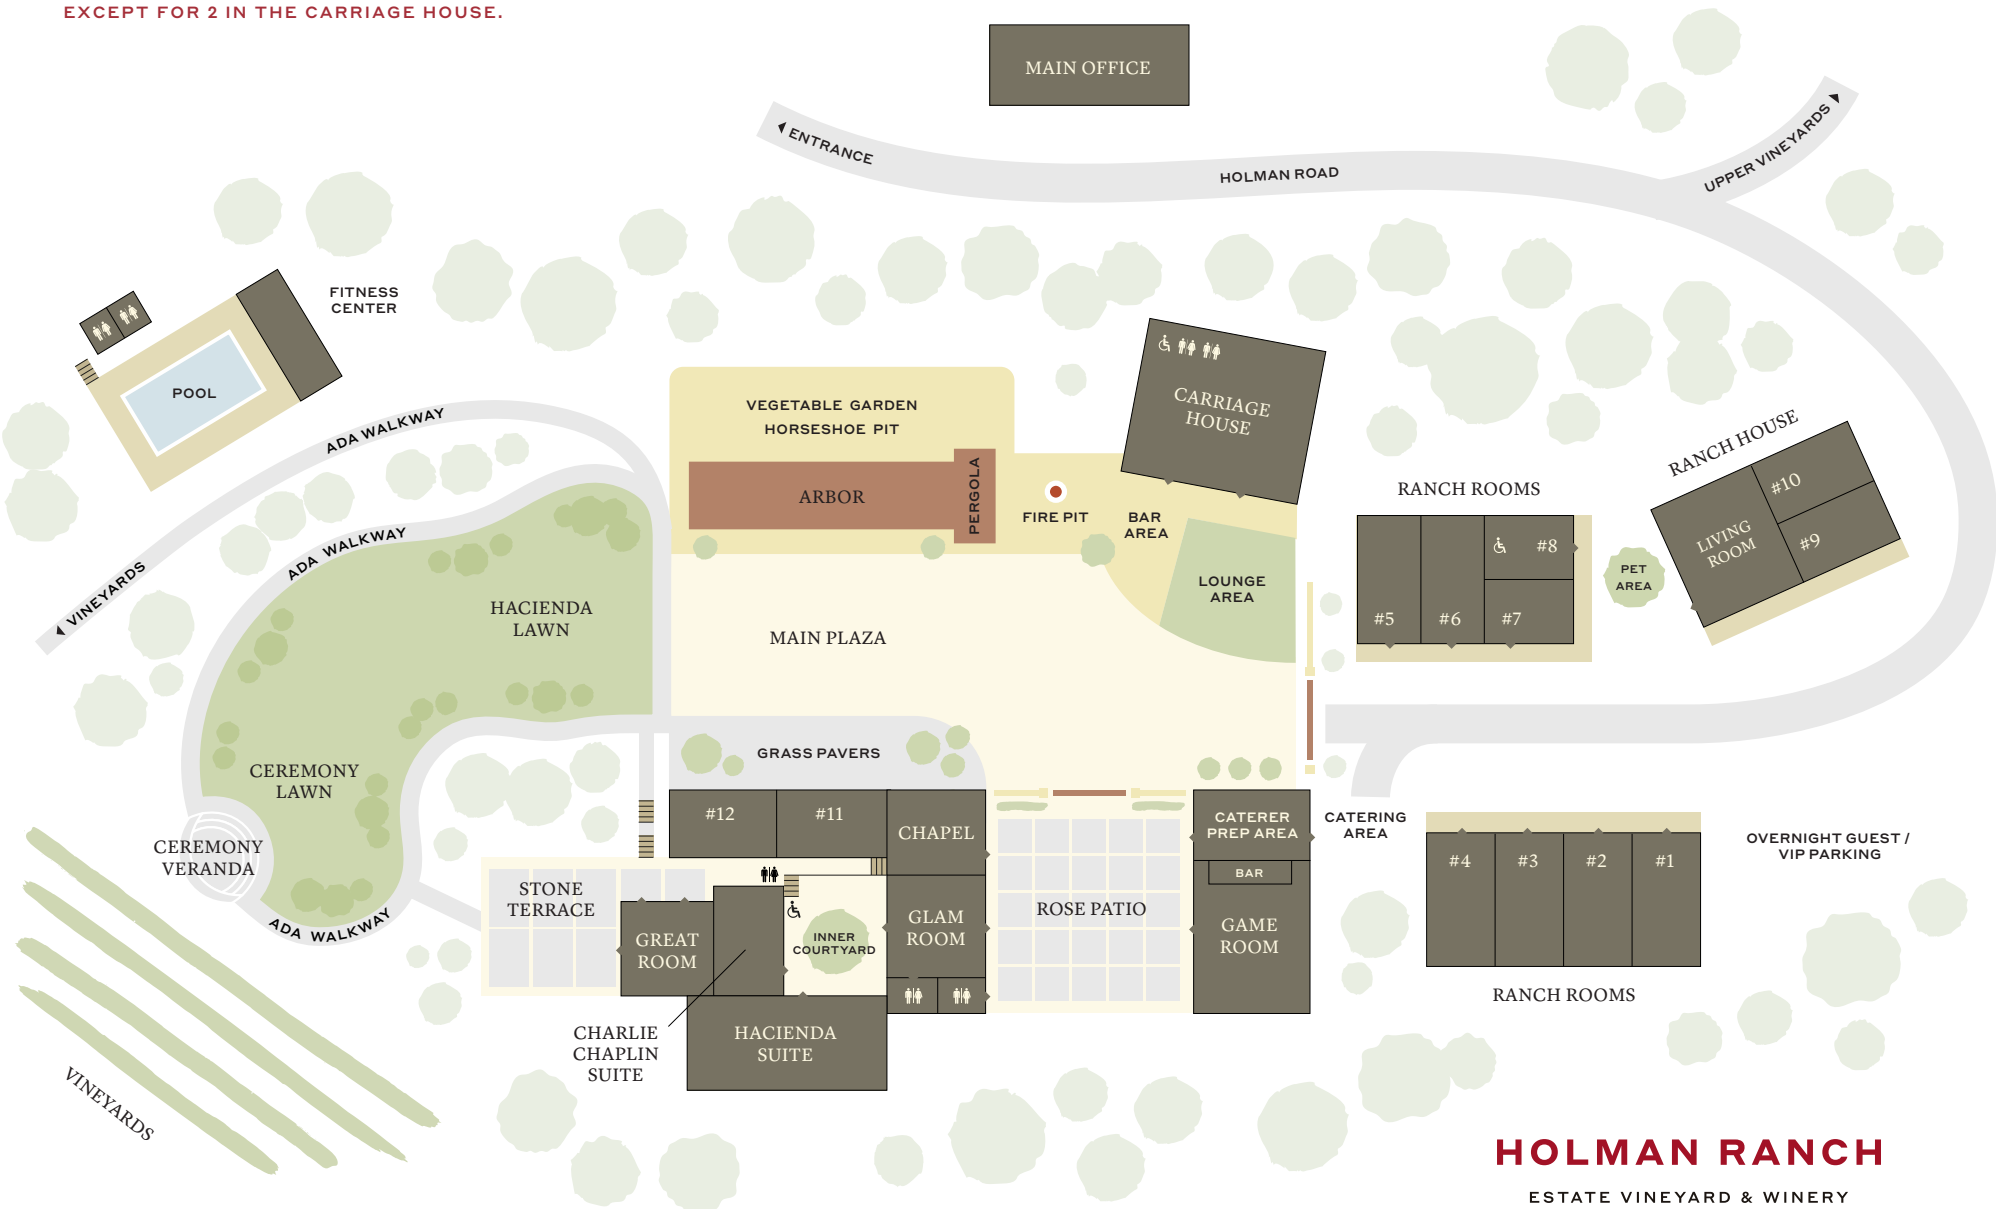

PROPERTY MAPS

HOLMAN RANCH

This packet contains a variety of Homan Ranch property maps to help with your event planning:

Event Venue & Guest Room Property Map

Guest Room Property Map

Event Venue Property Map

Event Venue Property Map with Dimensions

Electrical Outlet Map

Event Venue & Guest Room Property Map

ALL BATHROOMS ARE ADA COMPLIANT
EXCEPT FOR 2 IN THE CARRIAGE HOUSE.

HOLMAN RANCH
ESTATE VINEYARD & WINERY

Room #6: 1 Queen Bed + 1 Sofa Bed

Room #7: 2 Queen Beds

Room #8: 2 Queen Beds,
Handicap Accessible Room

Room #11: 1 Queen Bed

Room #12: 1 Queen Bed

HOLMAN RANCH

ESTATE VINEYARD & WINERY

Event Venue Property Map

ALL BATHROOMS ARE ADA COMPLIANT
EXCEPT FOR 2 IN THE CARRIAGE HOUSE.

HOLMAN RANCH
ESTATE VINEYARD & WINERY

Event Venue Property Map with Dimensions

HOLMAN RANCH

ESTATE VINEYARD & WINERY