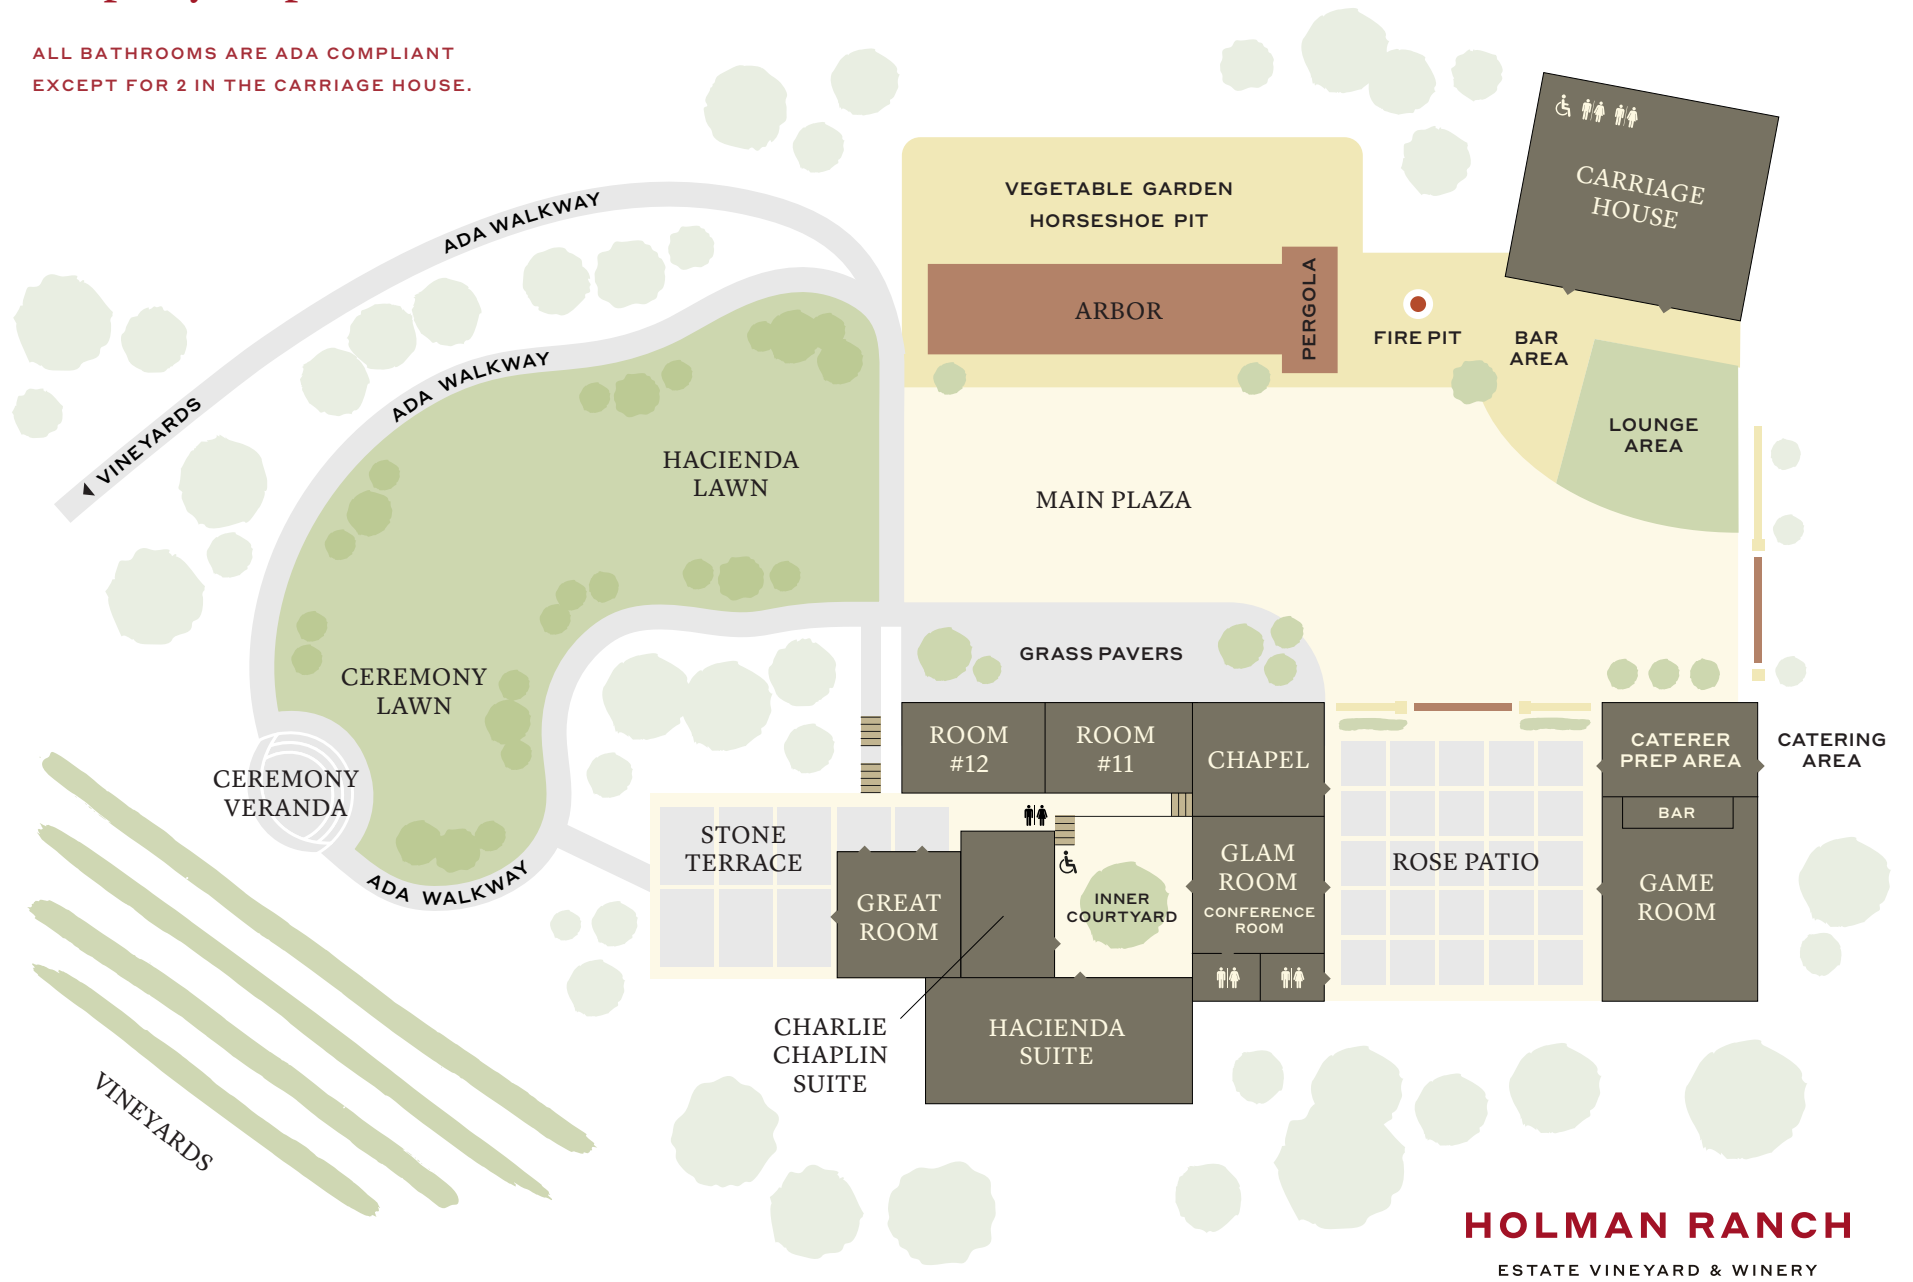

Event Venue Property Map with Dimensions

Electrical Outlet Map

Event Venue & Guest Room Property Map

ALL BATHROOMS ARE ADA COMPLIANT
EXCEPT FOR 2 IN THE CARRIAGE HOUSE.

HOLMAN RANCH
ESTATE VINEYARD & WINERY

Room #10: 1 Queen Bed

Living Room: 1 Sofa Bed

THE RANCH ROOMS

Room #1: 1 Queen Bed + 1 Sofa Bed

Room #2: 2 Queen Beds

Room #3: 2 Queen Beds

Room #4: 1 Queen Bed + 1 Sofa Bed

Room #5: 1 Queen Bed + 1 Sofa Bed

Room #6: 1 Queen Bed + 1 Sofa Bed

Room #7: 2 Queen Beds

Room #8: 2 Queen Beds,
Handicap Accessible Room

Room #11: 1 Queen Bed

Room #12: 1 Queen Bed

HOLMAN RANCH

ESTATE VINEYARD & WINERY

Event Venue Property Map

ALL BATHROOMS ARE ADA COMPLIANT
EXCEPT FOR 2 IN THE CARRIAGE HOUSE.

HOLMAN RANCH
ESTATE VINEYARD & WINERY

Event Venue Property Map with Dimensions

HOLMAN RANCH

ESTATE VINEYARD & WINERY